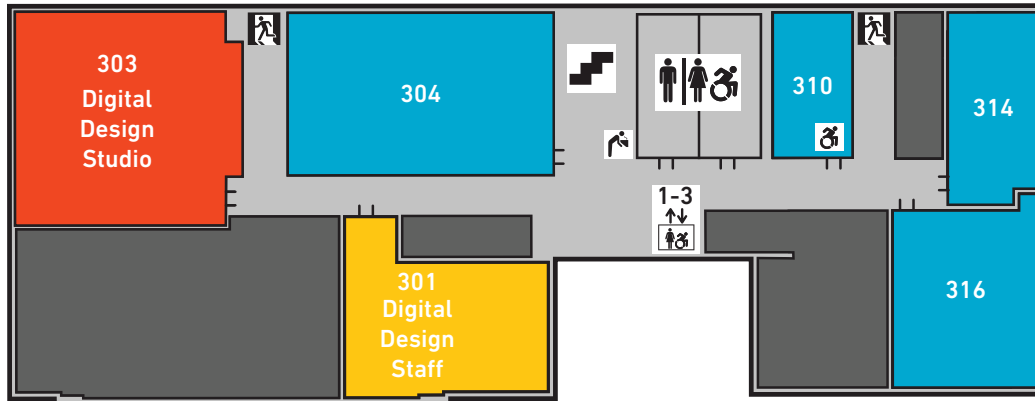

TISCH LIBRARY

LEVEL 3

Classrooms
304, 310, 314, 316

Digital Design Studio 303

Digital Design Staff 301

MAIN FLOOR LEVEL 2

Information/Circulation
Tufts Technology Services

Data Lab 203

Levine Research & Learning Center

Learning & Teaching Commons
Research Hub

Study Areas

Austin Room 226
Hirsh Reading Room 225
Group Study Rooms
204, 214A-B, 218 A-D, 220 A-B

Collections

DVDs
Microforms
Oversize
Reference Collection

Director's Office 228

- LEVEL 1**
- Mark Book Lab 103
 - StAAR Center 126
 - StAAR Writing Center 128
- Study Areas**
- Group Study Rooms 105, 106, 107, 123 A-D
 - Quiet Study Room 127
- Collections**
- Book Stacks
 - Government Documents
- Lactation Room 104**
- Sensory Room 104A**

- All-Gender Restrooms
- Restrooms
- Accessible Door
- Elevator
- Stairs
- Emergency Exit
- Tower Cafe
- Pick Up Lockers
- Scanning Stations
- Copiers
- Public Computers
- Public Printers
- JumboCash Machine
- Storage Lockers
- Water Fountain
- Self-Checkout Stations