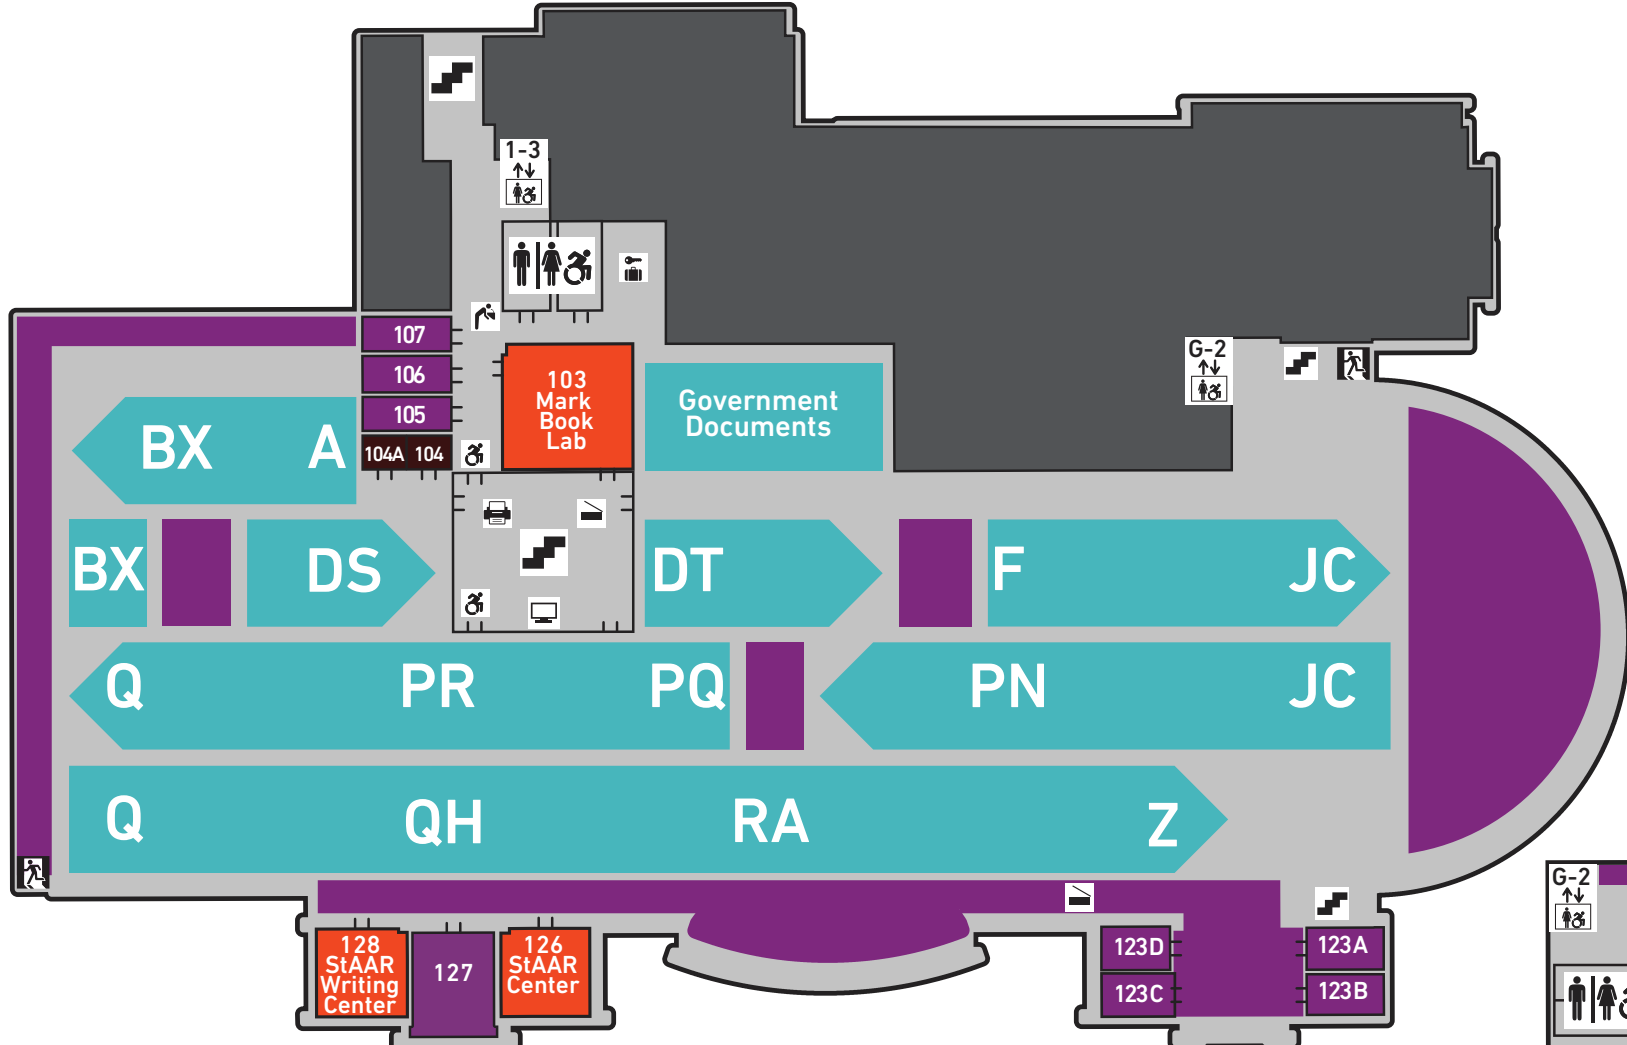

TISCH LIBRARY

LEVEL 3

Classrooms
304, 310, 314, 316

Digital Design Studio 303

Digital Design Staff 301

MAIN FLOOR LEVEL 2

Information/Circulation
Tufts Technology Services

Data Lab 203

Levine Research & Learning Center

Learning & Teaching Commons
Research Hub

Study Areas

Austin Room 226
Hirsh Reading Room 225
Group Study Rooms
204, 214A-B, 218 A-D, 220 A-B

Collections

DVDs
Microforms
Oversize
Reference Collection

Director's Office 228

- LEVEL 1**
- Mark Book Lab 103
 - StAAR Center 126
 - StAAR Writing Center 128
- Study Areas**
- Group Study Rooms 105, 106, 107, 123 A-D
 - Quiet Study Room 127
- Collections**
- Book Stacks
 - Government Documents
- Lactation Room 104**
- Sensory Room 104A**

- All-Gender Restrooms
- Restrooms
- Accessible Door
- Elevator
- Stairs
- Emergency Exit
- Tower Cafe
- Pick Up Lockers
- Scanning Stations
- Copiers
- Public Computers
- Public Printers
- JumboCash Machine
- Storage Lockers
- Water Fountain
- Self-Checkout Stations