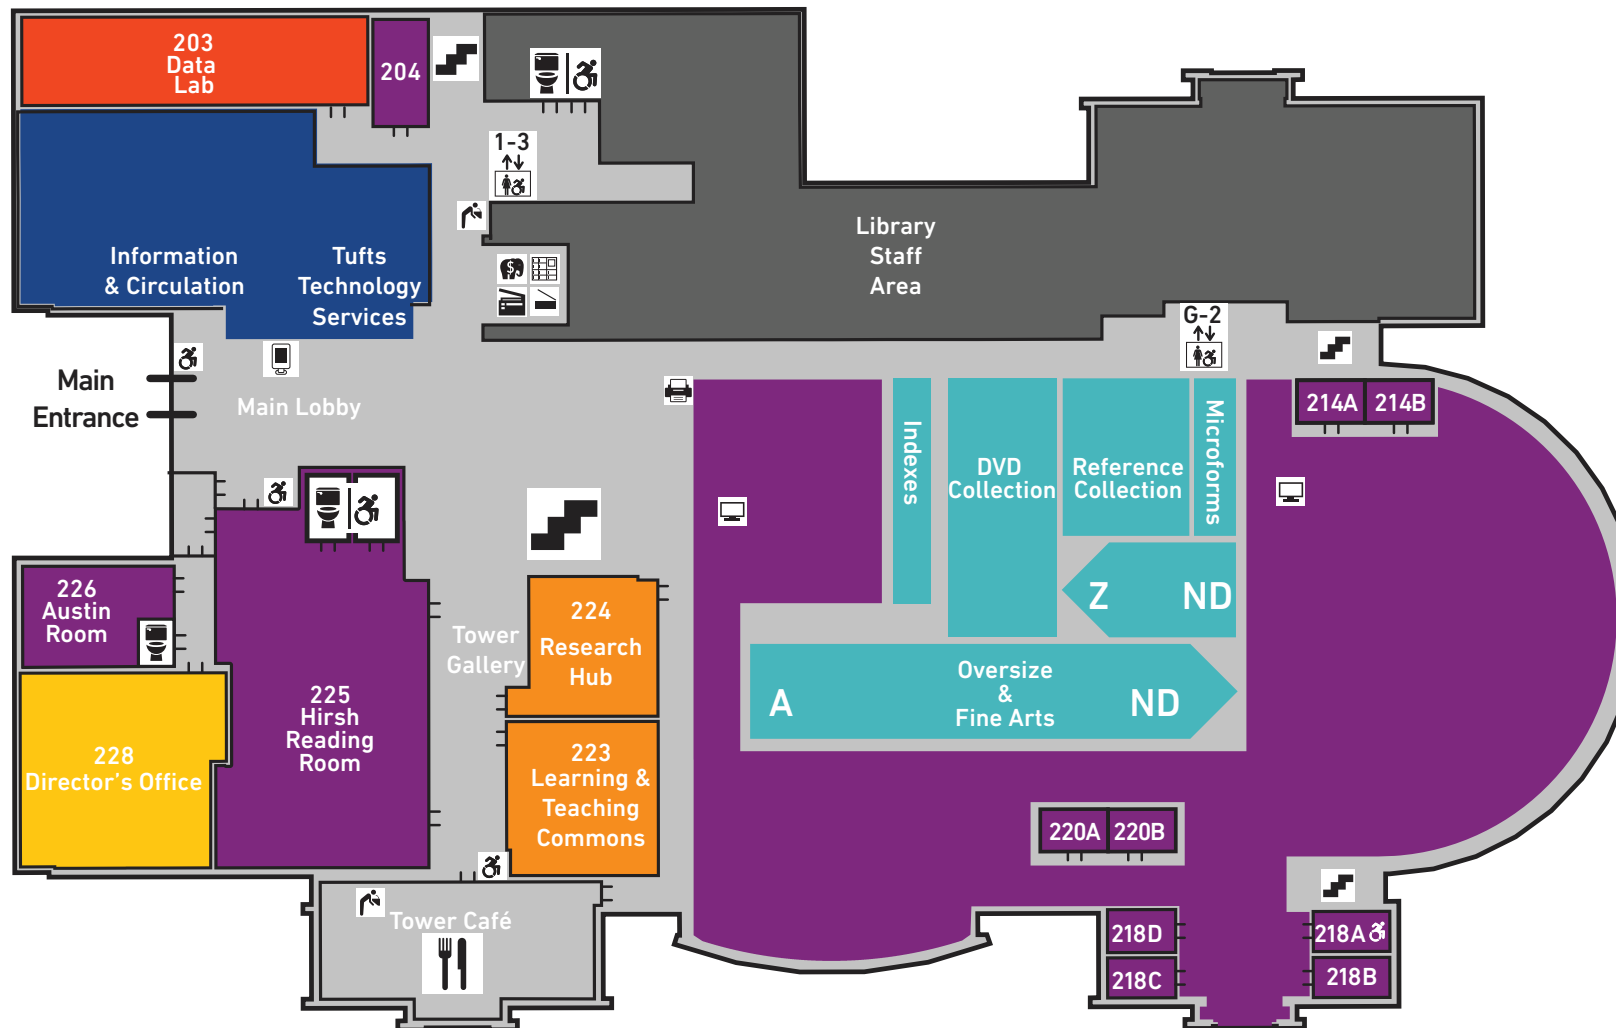

TISCH LIBRARY

LEVEL 3

Classrooms
304, 310, 314, 316

Digital Design Studio 303

Digital Design Staff 301

MAIN FLOOR LEVEL 2

Information/Circulation
Tufts Technology Services

Data Lab 203

Levine Research & Learning Center

Learning & Teaching Commons
Research Hub

Study Areas

Austin Room 226
Hirsh Reading Room 225
Group Study Rooms
204, 214A-B, 218 A-D, 220 A-B

Collections

DVDs
Microforms
Oversize
Reference Collection

Director's Office 228

- LEVEL 1**
- Mark Book Lab 103
 - StAAR Center 126
 - StAAR Writing Center 128
- Study Areas**
- Group Study Rooms 105, 106, 107, 123 A-D
 - Quiet Study Room 127
- Collections**
- Book Stacks
 - Government Documents
- Lactation Room 104**
- Sensory Room 104A**

- All-Gender Restrooms
- Restrooms
- Accessible Door
- Elevator
- Stairs
- Emergency Exit
- Tower Cafe
- Pick Up Lockers
- Scanning Stations
- Copiers
- Public Computers
- Public Printers
- JumboCash Machine
- Storage Lockers
- Water Fountain
- Self-Checkout Stations